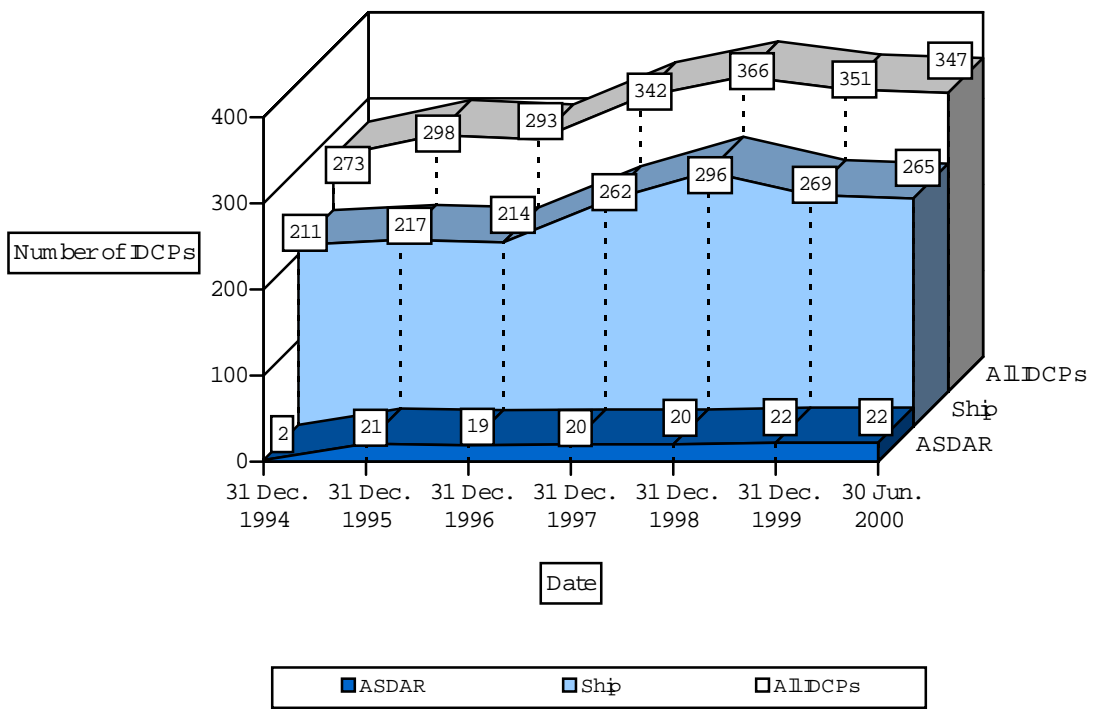

Table-2 (1/11)

Table-1

Trends of IDCP registration on the GMS IDCS

Table-2 (1/11)

List 1: List of IDCs in the GMS IDCS as of 30 June 2000.

Address	Ch.	Time Slot	Interval	Name	Code	Call sign	
1	A0204456	18	001200	010000	ASDAR/AR006	FM42	none
2	A02105A6	18	004600	010000	ASDAR/SV023	FM42	none
3	A020075C	18	000000	010000	ASDAR/BA000	FM42	none
4	A020142A	18	000200	010000	ASDAR/BA001	FM42	none
5	A02021B0	18	000600	010000	ASDAR/SV003	FM42	none
6	A02032C6	18	001000	010000	ASDAR/LH005	FM42	none
7	A02062BA	18	001600	010000	ASDAR/BA008	FM42	none
8	A02071CC	18	001800	010000	ASDAR/BA009	FM42	none
9	A0208148	18	002000	010000	ASDAR/BA010	FM42	none
10	A020923E	18	002400	010000	ASDAR/KL012	FM42	none
11	A0223732	18	002600	010000	ASDAR/KL013	FM42	none
12	A02241A2	18	002800	010000	ASDAR/KL014	FM42	none
13	A020C242	18	003000	010000	ASDAR/SA015	FM42	none
14	A020D134	18	003200	010000	ASDAR/SA016	FM42	none
15	A020E4AE	18	004200	010000	ASDAR/MK021	FM42	none
16	A020F7D8	18	004400	010000	ASDAR/MK022	FM42	none
17	A02116D0	18	005000	010000	ASDAR/BA025	FM42	none
18	A021234A	18	005200	010000	ASDAR/BA026	FM42	none
19	A021303C	18	005400	010000	ASDAR/BA027	FM42	none
20	A02146AC	18	005600	010000	ASDAR/BA028	FM42	none
21	A02155DA	18	005800	010000	ASDAR/BA029	FM42	none
22	A0205720	18	001400	010000	ASDAR/AR007	FM42	none
23	A686821C	06	002200	030000	GOES/SEAS	FM13	LAJV4
24	A6867298	07	002000	030000	GOES/SEAS	FM13	C6HQ8
25	A695E76A	15	022200	030000	GOES/SEAS	FM63	9VUU
26	A64000A2	15	000400	030000	GOES/SEAS	FM13	WHRN
27	A686D260	15	002000	030000	GOES/SEAS	FM13	V7AU4
28	A68661EE	07	002200	030000	GOES/SEAS	FM13	KHRK
29	A6954792	15	020400	030000	GOES/SEAS	FM63	ZSDN
30	A695D2F0	15	012200	030000	GOES/SEAS	FM13	9VUU
31	A686C116	15	001800	030000	GOES/SEAS	FM13	WSRH
32	A640264E	15	001200	030000	GOES/SEAS	FM13	KRJG
33	A69591FA	15	011800	030000	GOES/SEAS	FM13	A3BE
34	A695B716	15	012000	030000	GOES/SEAS	FM13	ELED8
35	A68B32F4	12	025700	030000	GOES/SEAS	FM13	KDBG
36	A68A8380	12	024030	030000	GOES/SEAS	FM13	PGDT
37	A68AC08A	12	024630	030000	GOES/SEAS	FM13	WUS9293
38	A68A16E2	12	023000	030000	GOES/SEAS	FM13	VCYL
39	A68AE666	12	024930	030000	GOES/SEAS	FM13	C6JY6
40	A0401618	12	010430	120000	CANADA/ASAP 2	FM36	WTEA
41	A0402382	12	011330	120000	CANADA/ASAP 3	FM36	ZCSK