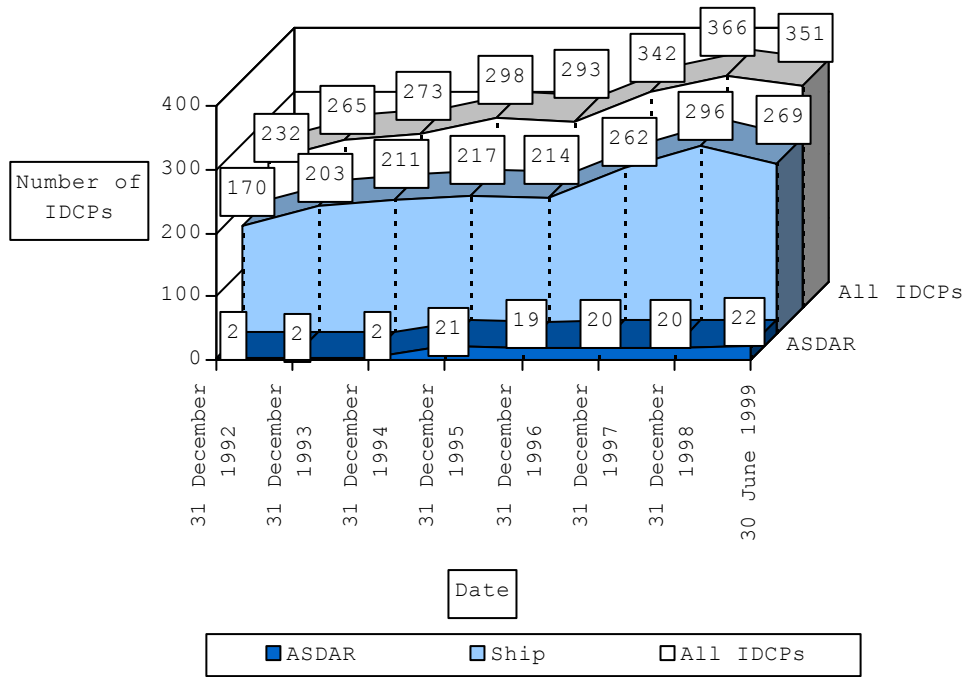

A0204456	18	001200	010000	ASDAR/AR006	FM42	none
A02105A6	18	004600	010000	ASDAR/SV023	FM42	none
A020075C	18	000000	010000	ASDAR/BA000	FM42	none

Trends of IDCP registration on the GMS IDCS

A020142A	18	000200	010000	ASDAR/BA001	FM42	none